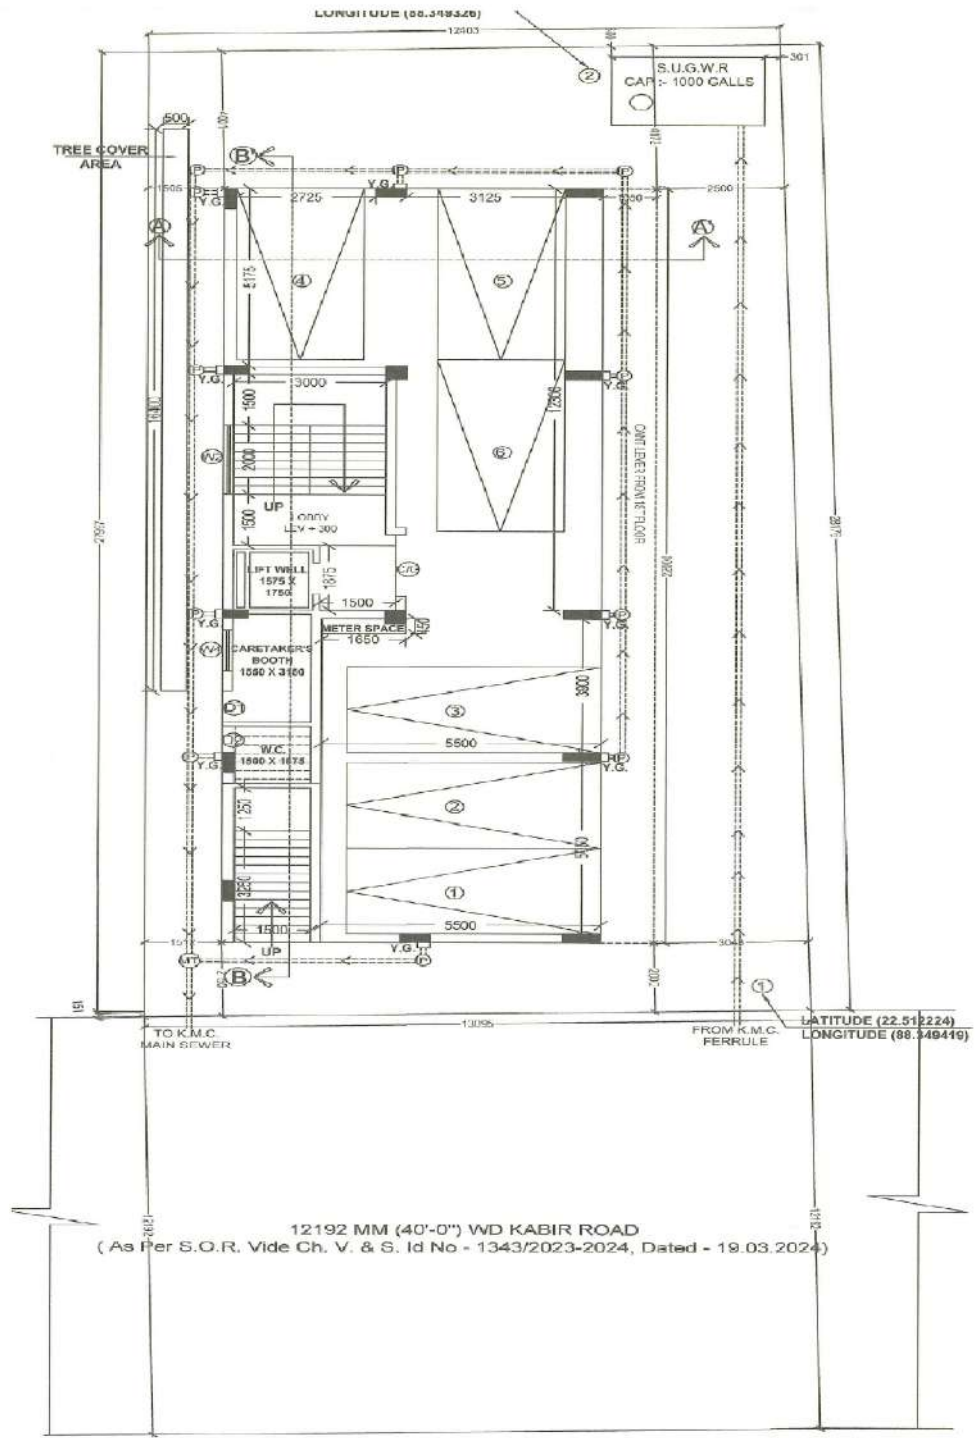

# Proposed Project at Premises No-35, Kabir Road, Ward No-87, Borough No-VIII, under Kolkata Municipal Corporation, P.S.-Tollygunge, Kolkata-700026

**LATITUDE : 22.512808**  
**LONGITUDE : 88.343740**

MSD ENCLAVE PROJECTS PVT. LTD.